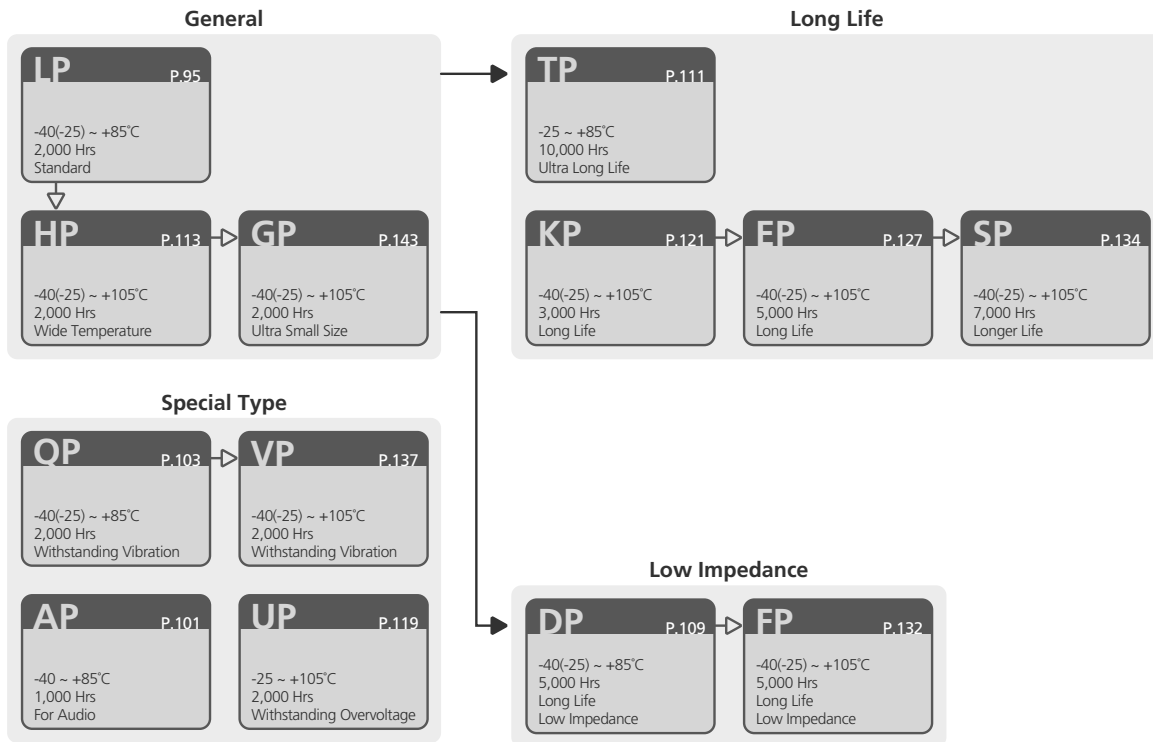

# Series Chart (產品體系圖)

Radial Lead Type

導針型

Index

Lug / Snap-in Terminal Type 插入/自立型

Screw Terminal Type 螺釘型

Surface Mount Type 貼片型