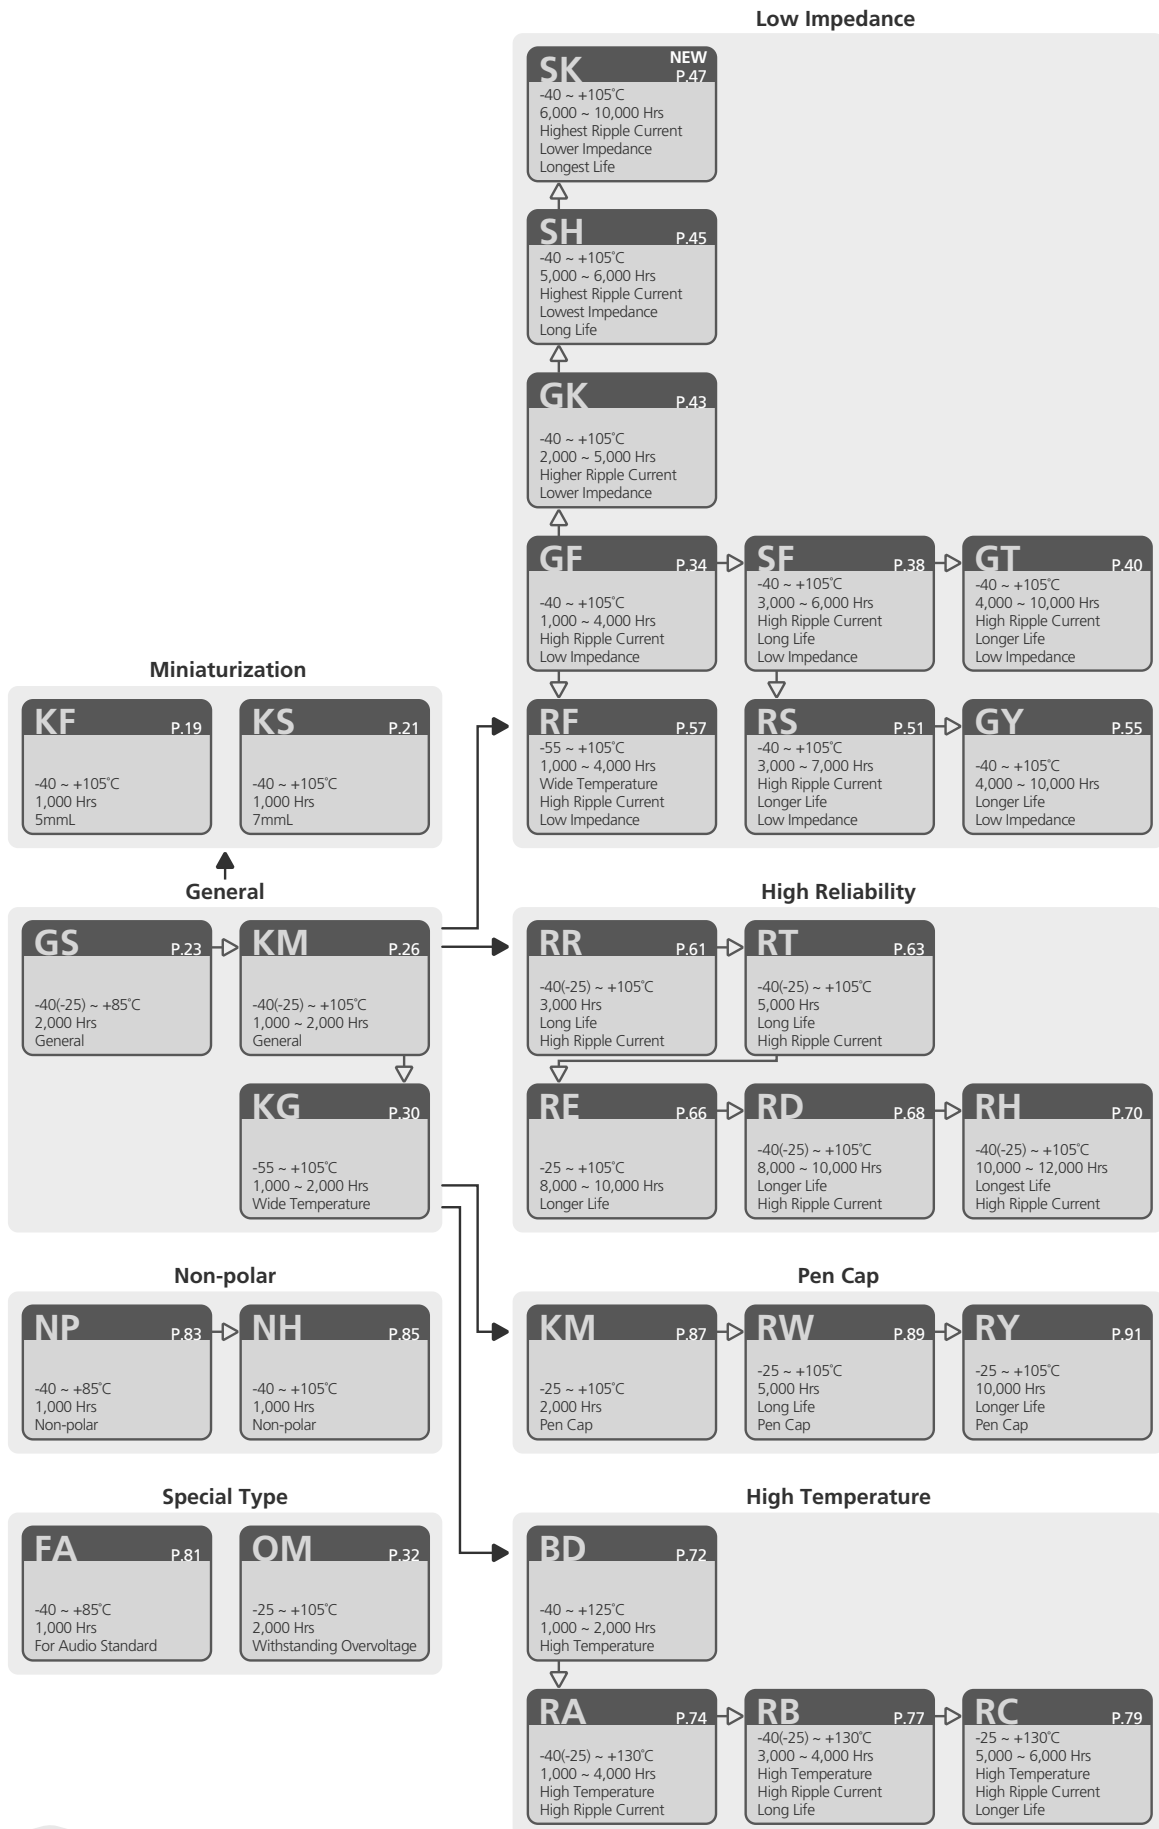

# Series Chart (產品體系圖)

Radial Lead Type

導針型

Index

Lug / Snap-in Terminal Type 插入/自立型

Screw Terminal Type 螺釘型

Surface Mount Type 貼片型