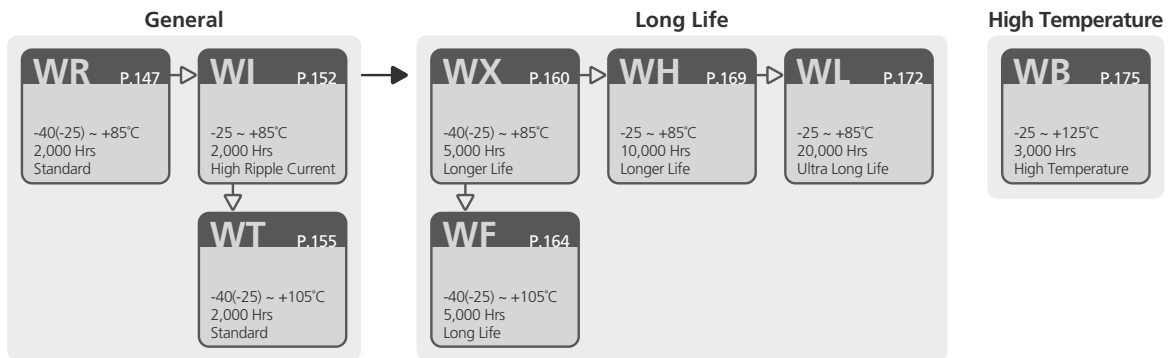

# Series Chart (產品體系圖)

Radial Lead Type

導針型

Index

Lug / Snap-in Terminal Type 插入/自立型

Screw Terminal Type 螺釘型

Surface Mount Type 貼片型